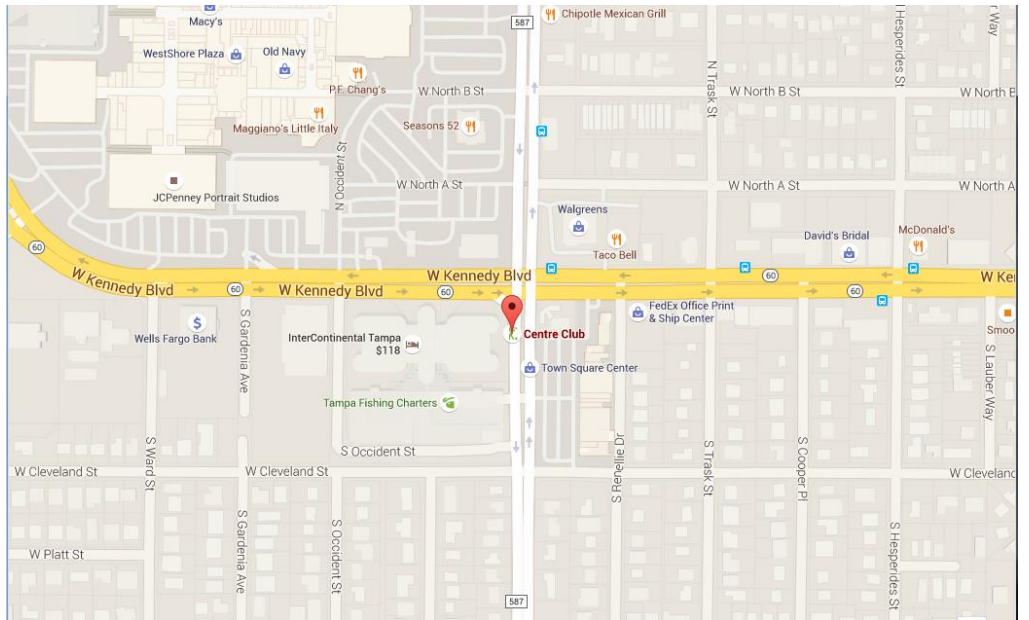

A Member of the ClubCorp Family

123 S. Westshore Boulevard
8th Floor
Tampa, FL 33609
813.286.4040 | centretampa.com

DIRECTIONS

Location:

The Centre Club is located in Tampa's Westshore Business District at the SW corner of Kennedy & Westshore Boulevards in the Urban Centre.

SITE PLAN

(Directions continued on page 2)

FROM THE AIRPORT:

Exiting the Airport take the Spruce Street exit ramp. Move into the right lane. You are now heading east; come to Westshore Boulevard and turn right. Continue South on Westshore ACROSS Kennedy Boulevard and take an IMMEDIATE right into the parking garage for Urban Centre One/InterContinental Hotel/Centre Club. Park on level 3 or above and take the ONE URBAN CENTRE GARAGE ELEVATOR to the Centre Club (8th floor).

FROM THE NORTH/NORTHEAST:

I-275 South; take the Westshore Boulevard Exit, turn left onto Westshore. Continue South on Westshore ACROSS Kennedy Boulevard and take an IMMEDIATE right into the parking garage for Urban Centre One/InterContinental Hotel/Centre Club. Park on level 3 or above and take the ONE URBAN CENTRE GARAGE ELEVATOR to the Centre Club (8th floor).

FROM THE WEST/NORTHWEST: (Clearwater/Courtney Campbell Causeway/ New Port Richey, etc.)

Take U.S. 19 South or McMullen Booth Road to Route 60 East (Courtney Campbell Causeway). Come across the Bay continuing East on Route 60 - past the Airport and past the entrance to I-275 – to Kennedy Boulevard (Route 60). Turn left onto Kennedy, come to the second light - OCCIDENT STREET. Take a right and follow Occident as it curves to the left around behind the building to the parking garage for Urban Centre One/InterContinental Hotel/Centre Club. Park on level 3 or above and take the ONE URBAN CENTRE GARAGE ELEVATOR to the Centre Club (8th floor).NOTE: If coming from Carrollwood area, take the Veterans' Highway South to Memorial; go past the Airport and the entrance to I-275 and follow the above directions.