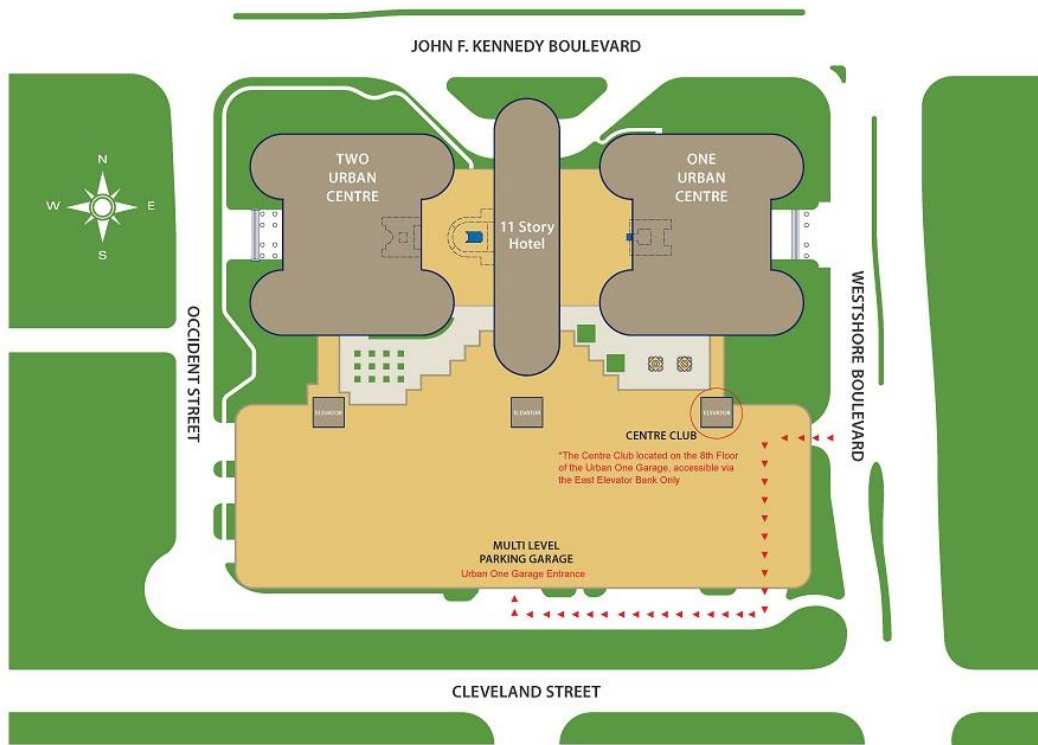

SITE PLAN

(Directions continued on page 2)

FROM THE AIRPORT:

Exiting the Airport take the Spruce Street exit ramp. Move into the right lane. You are now heading east; come to Westshore Boulevard and turn right. Continue South on Westshore ACROSS Kennedy Boulevard and take an IMMEDIATE right into the parking garage for Urban Centre One/InterContinental Hotel/Centre Club. Park on level 3 or above and take the ONE URBAN CENTRE GARAGE ELEVATOR to the Centre Club (8th floor).

FROM THE SOUTH: (Sarasota/Bradenton/St. Petersburg area)

I-275 North; take the Kennedy Boulevard Exit. Turn right at the SECOND traffic light continuing East on Route 60/Kennedy Blvd. Turn right again at the SECOND traffic light – OCCIDENT STREET. Follow Occident as it curves to the left around behind the building to the parking garage for Urban Centre One/InterContinental Hotel/Centre Club. Park on level 3 or above and take the ONE URBAN CENTRE GARAGE ELEVATOR to the Centre Club (8th floor).

FROM THE WEST/NORTHWEST: (Clearwater/Courtney Campbell Causeway/ New Port Richey, etc.)

Take U.S. 19 South or McMullen Booth Road to Route 60 East (Courtney Campbell Causeway). Come across the Bay continuing East on Route 60 - past the Airport and past the entrance to I-275 – to Kennedy Boulevard (Route 60). Turn left onto Kennedy, come to the second light - OCCIDENT STREET. Take a right and follow Occident as it curves to the left around behind the building to the parking garage for Urban Centre One/InterContinental Hotel/Centre Club. Park on level 3 or above and take the ONE URBAN CENTRE GARAGE ELEVATOR to the Centre Club (8th floor).NOTE: If coming from Carrollwood area, take the Veterans' Highway South to Memorial; go past the Airport and the entrance to I-275 and follow the above directions.