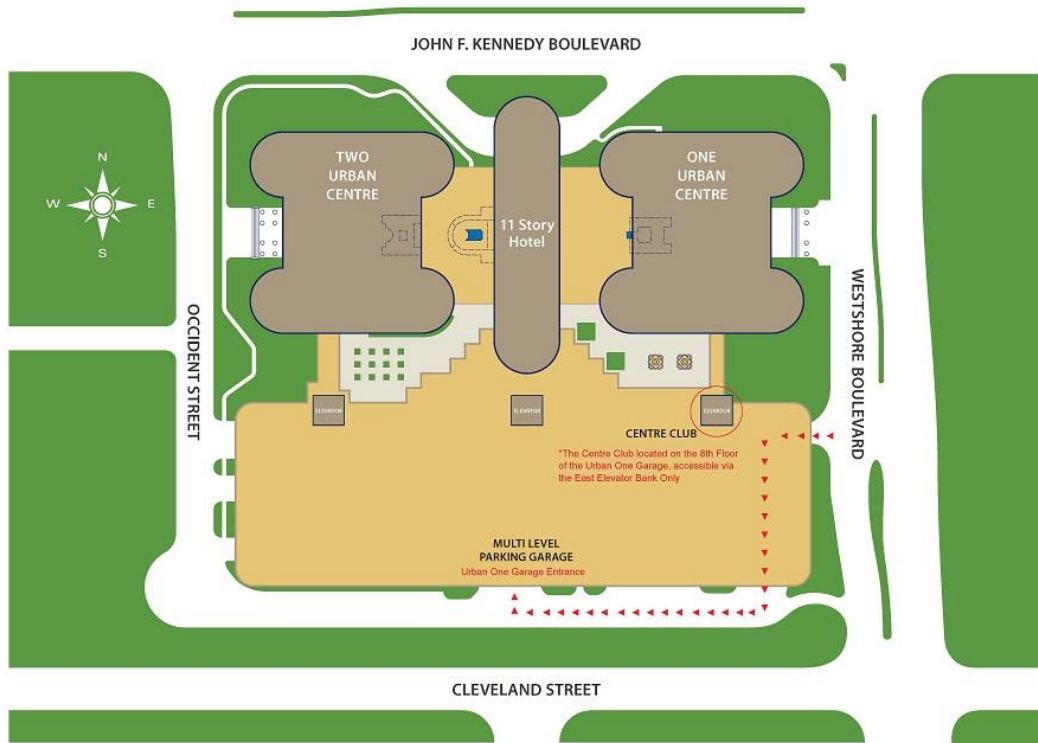

A Member of the ClubCorp Family

123 S. Westshore Boulevard
8th Floor
Tampa, FL 33609
813.286.4040 | centretampa.com

DIRECTIONS

Location:

The Centre Club is located in Tampa's Westshore Business District at the SW corner of Kennedy & Westshore Boulevards in the Urban Centre.

SITE PLAN

(Directions continued on page 2)

FROM THE AIRPORT:

Exiting the Airport take the Spruce Street exit ramp. Move into the right lane. You are now heading east; come to Westshore Boulevard and turn right. Continue South on Westshore ACROSS Kennedy Boulevard and take an IMMEDIATE right into the parking garage for Urban Centre One/InterContinental Hotel/Centre Club. Park on level 3 or above and take the ONE URBAN CENTRE GARAGE ELEVATOR to the Centre Club (8th floor).

FROM THE WEST/NORTHWEST: (Clearwater/Courtney Campbell Causeway/ New Port Richey, etc.)

Take U.S. 19 South or McMullen Booth Road to Route 60 East (Courtney Campbell Causeway). Come across the Bay continuing East on Route 60 - past the Airport and past the entrance to I-275 – to Kennedy Boulevard (Route 60). Turn left onto Kennedy, come to the second light - OCCIDENT STREET. Take a right and follow Occident as it curves to the left around behind the building to the parking garage for Urban Centre One/InterContinental Hotel/Centre Club. Park on level 3 or above and take the ONE URBAN CENTRE GARAGE ELEVATOR to the Centre Club (8th floor).NOTE: If coming from Carrollwood area, take the Veterans' Highway South to Memorial; go past the Airport and the entrance to I-275 and follow the above directions.