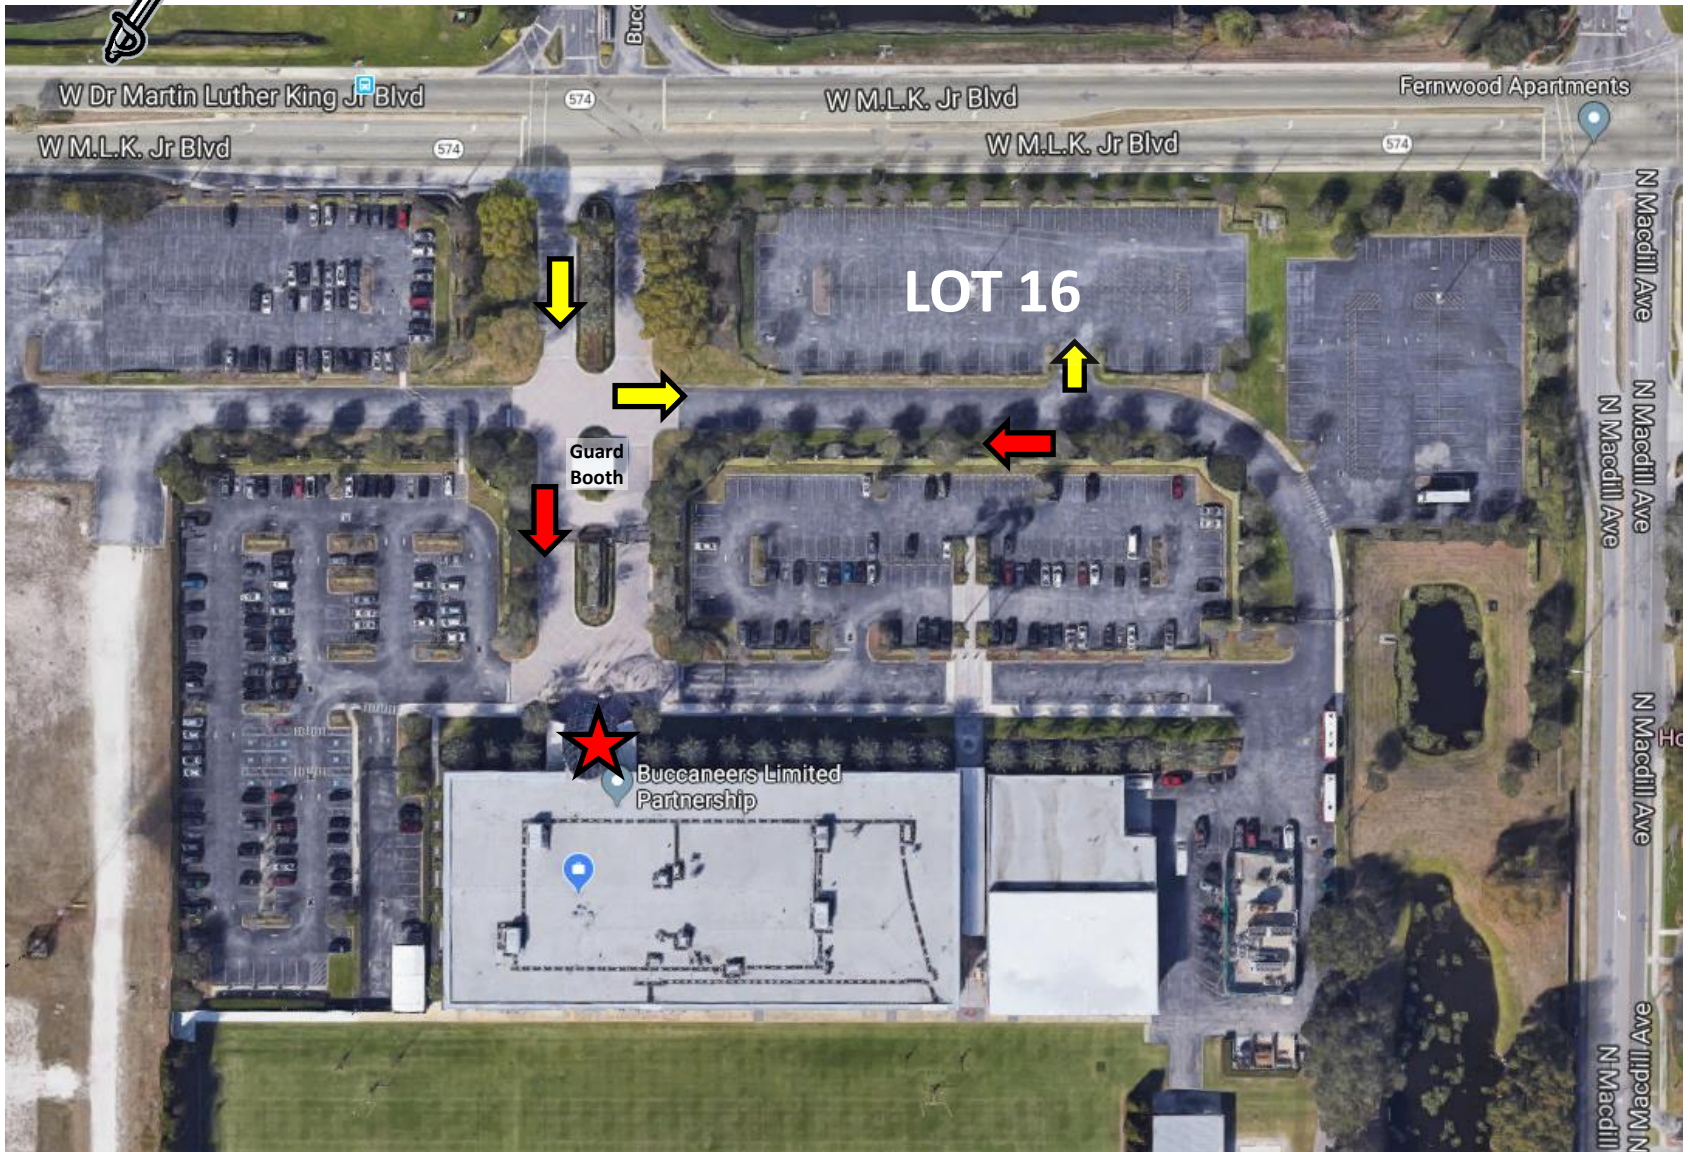

ADVENTHEALTH TRAINING CENTER — LOT 16 PARKING

- Follow Yellow arrows to park into Lot 16 (turn left prior to the guard booth)
- Once Parked, follow the red arrows to the guard booth and enter through the gates to the glass football/lobby.